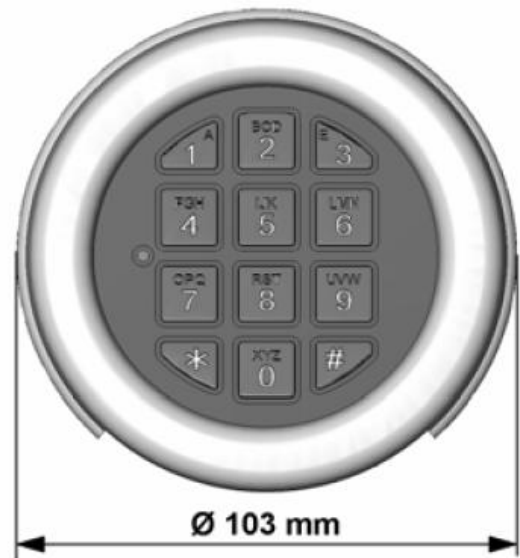

OPUS line

Opus entry units Alpha 1 Series

Opus Alpha 1
ABS Chrome finish
AL20•20

Opus Alpha 1B
Black ABS
AL20•30

Opus Alpha 1G
ABS Gold finish
AL20•20G

OPUS line

Opus Alpha 1

Easy snap
mounting

Cable hole minimum 9 mm, maximum 12 mm.