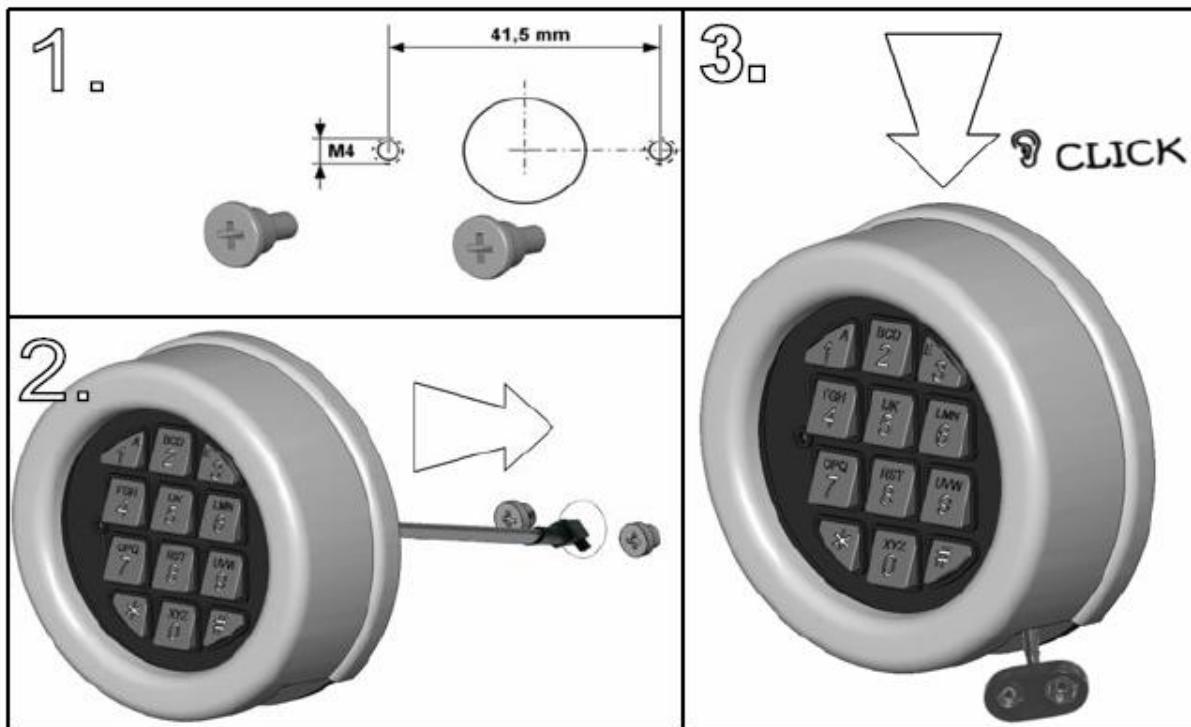

OPUS line

Opus entry units Alpha 1 Series

Opus Alpha 1
ABS Chrome finish
AL20•20

Opus Alpha 1B
Black ABS
AL20•30

Opus Alpha 1G
ABS Gold finish
AL20•20G

OPUS line

Opus Alpha 1

Easy snap
mounting

Cable hole minimum 9 mm, maximum 12 mm.