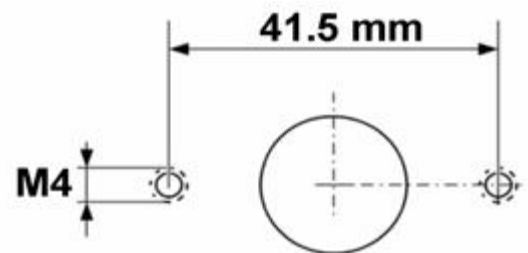

The Entry Unit features a terminal for an electronic key. The integrated battery compartment in the bottom of the Bravo entry unit opens by moving a slider.

Cable length is approximately 30 cm.

The Bravo entry can be mounted as stationary or turnable model.

The Opus Bravo entry unit is compatible with all Opus/NL electronic locks

OPUS line

Opus Bravo

Easy snap mounting

Cable hole minimum 9 mm, maximum 12 mm

Accessories

Electronic key reader

USB adapter for key reader